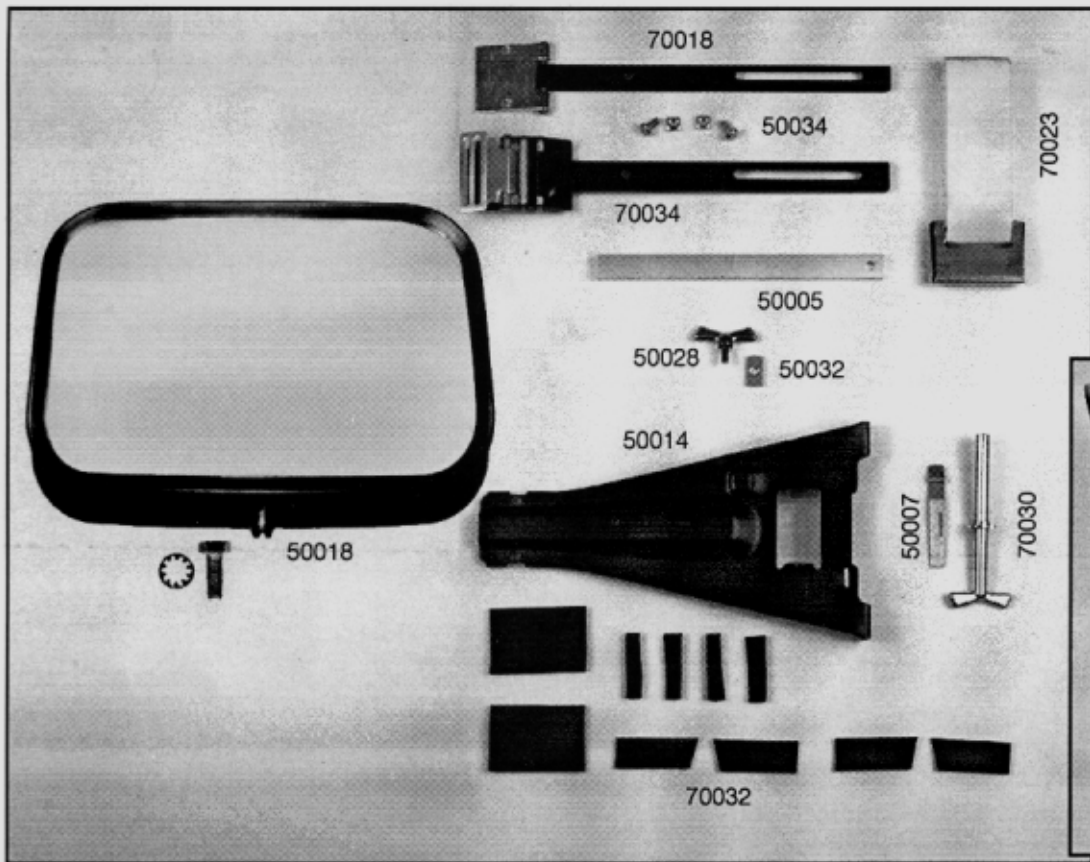

McKesh Mirror

Optional Convex Mirror  
w/ Mounting Bracket  
70038

## Parts List

PART NO.	NAME	PRICE
50005	Extension Arm	\$4.25
50007	Pawl	1.90
50014	Arm	18.95
50018	HR-1525 Mirror Head	18.95
50028	T-Screw	3.80
50032	T-Screw Nut	0.50
50034	Hardware Pack (pair)	0.35
70018	Upper Brace (complete)	11.90
70023	Nylon Strap with Door Hook (pair)	7.00
70030	Ratchet	12.95
70032	Rubber Padding (pair)	4.25
70034	Lower Brace (complete)	9.90
70038	Convex Mirror	12.95