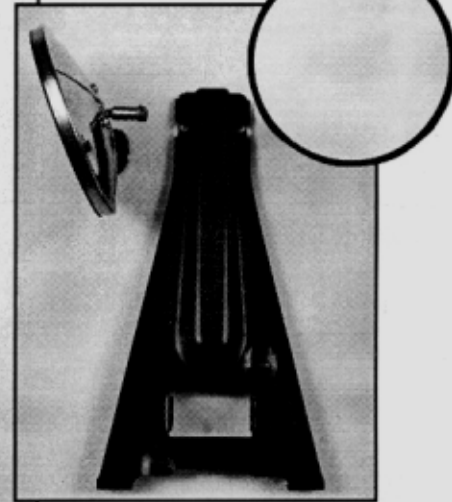

McKesh Mirror

Optional Convex Mirror  
w/ Mounting Bracket  
70038

## Parts List

PART NO.	NAME	PRICE
50005	Extension Arm	\$4.25
50007	Pawl	1.90
50014	Arm	18.95
50018	HR-1525 Mirror Head	18.95
50028	T-Screw	3.80
50032	T-Screw Nut	0.50
50034	Hardware Pack (pair)	0.35
70018	Upper Brace (complete)	11.90
70023	Nylon Strap with Door Hook (pair)	7.00
70030	Ratchet	12.95
70032	Rubber Padding (pair)	4.25
70034	Lower Brace (complete)	9.90
70038	Convex Mirror	12.95